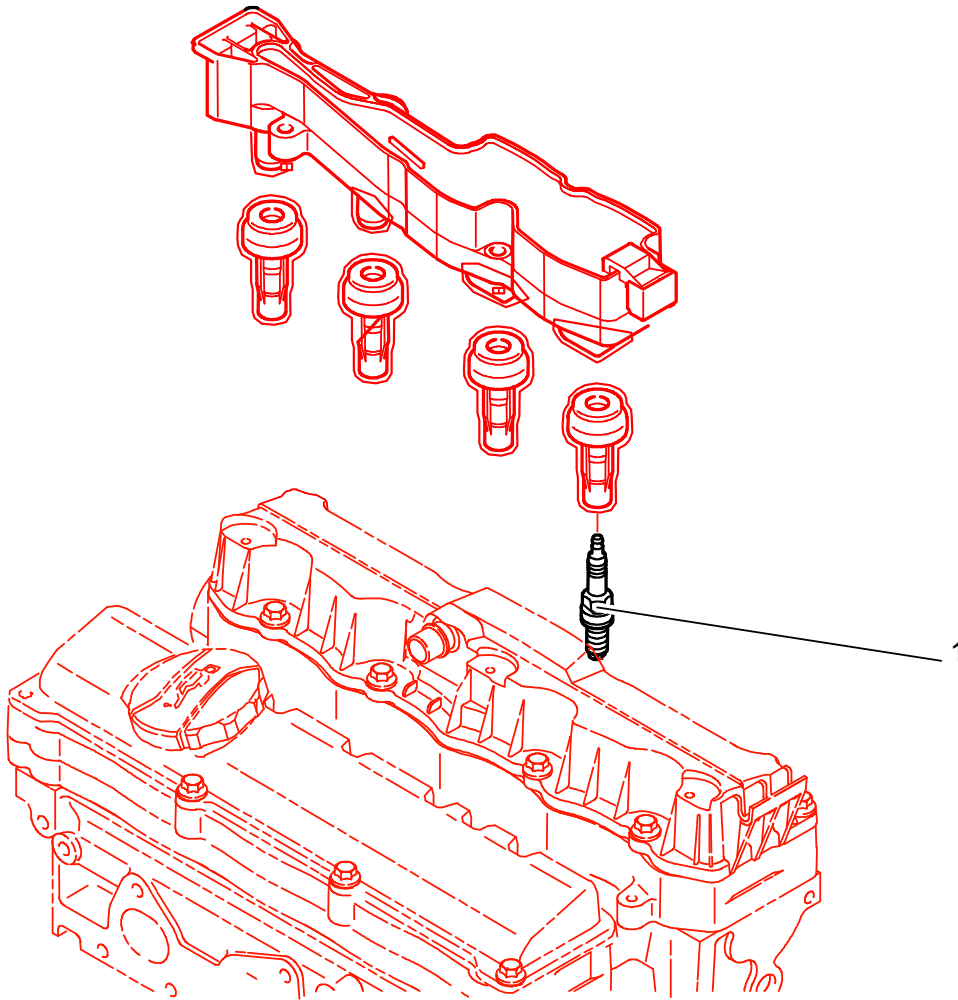

A33 : SPARK PLUGS

REF	PART NUMBER	QTY	DESCRIPTION
1	0A3362754A	4	RFC96 HS3 Spark plug
2			
3			
4			
5			
6			
7			
8			
9			
10			
11			
12			
13			
14			
15			

SPARK PLUGS ASSEMBLY

Spark plug torque (*ref 1*)

**2.75 m.kg +
copper grease** on
threads.