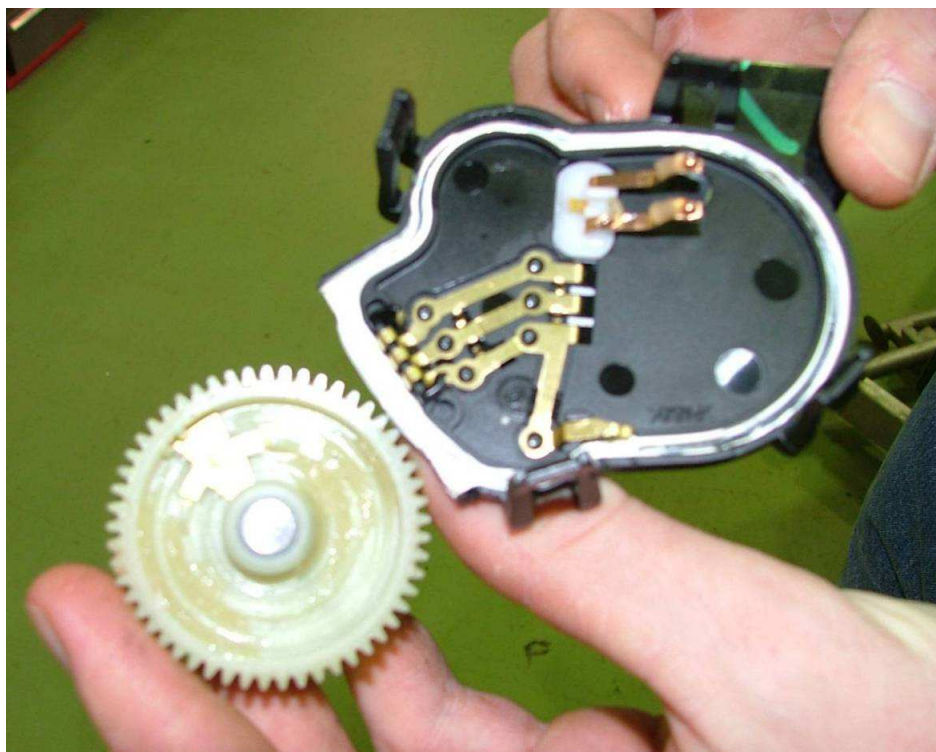

Z6E : WIPER MODIFICATION KIT (FOR OPTIONAL RACING LOOM)

REF	PART NUMBER	QTY	DESCRIPTION
1	3Z6E82151A	1	Wiper engine cover
2	3Z6E82152A	1	Wiper engine wheel
3	3Z6E82153A	1	Lock washer
4			
5			
6			
7			
8			
9			
10			
11			
12			
13			
14			
15			

WIPER ASSEMBLY

A

Take off the black cover of your standard wiper mechanism, and the engine wheel as well, like shown on the picture below.

Replace it by the new engine wheel (*ref 2*) and the new cover (*ref 1*). Don't hesitate to apply some silicone all around the cover to seal it.