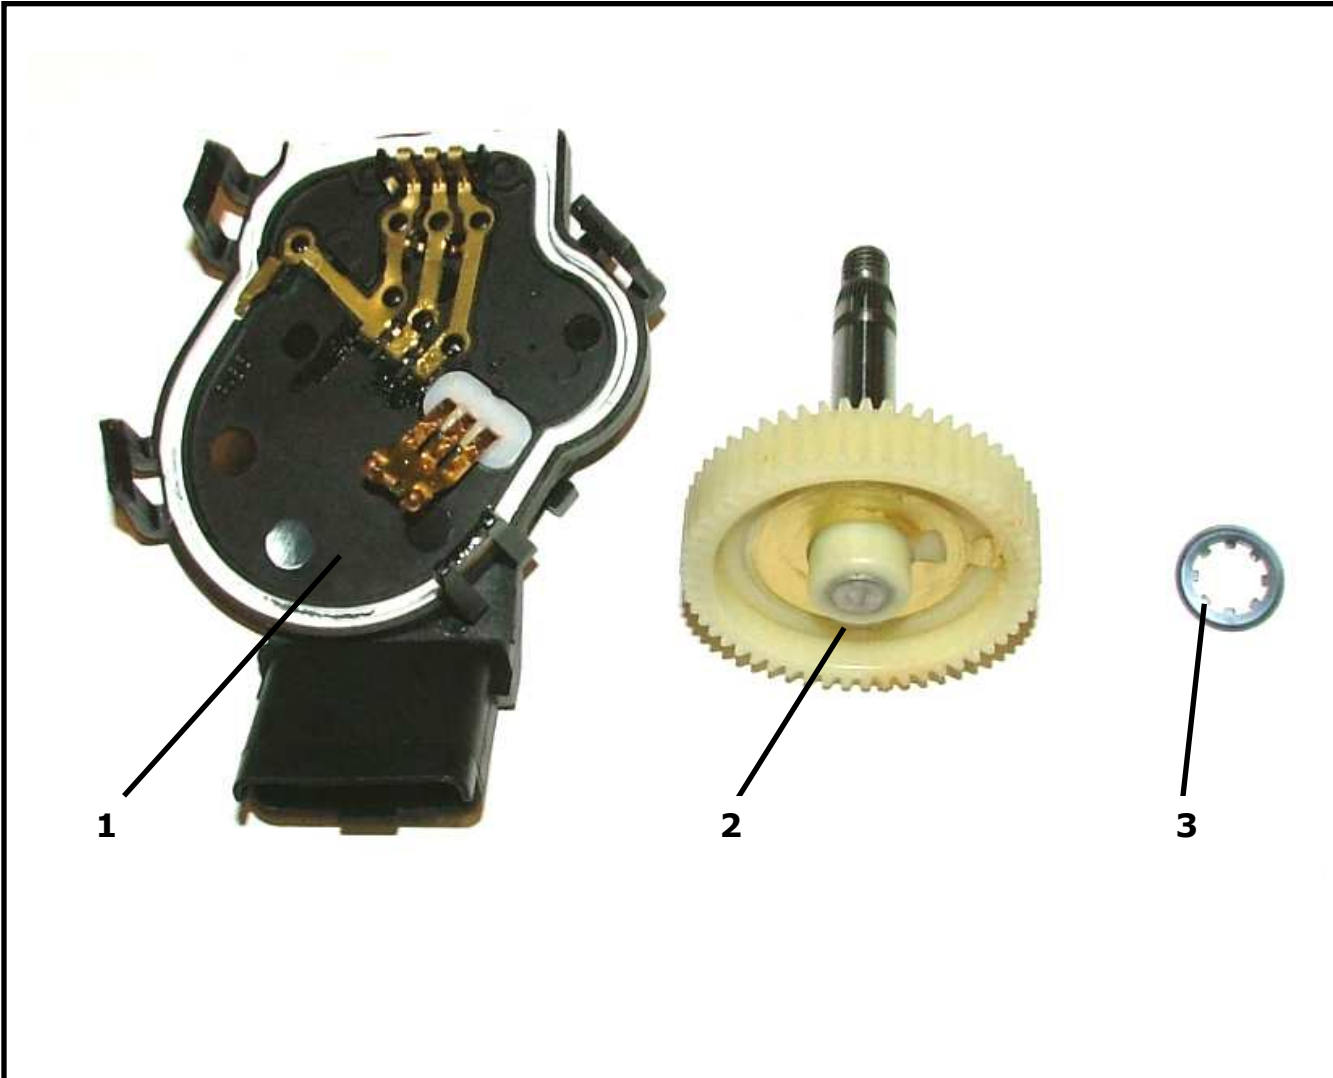

Z6E : WIPER MODIFICATION KIT (FOR OPTIONAL RACING LOOM)

REF	PART NUMBER	QTY	DESCRIPTION
1	3Z6E82151A	1	Wiper engine cover
2	3Z6E82152A	1	Wiper engine wheel
3	3Z6E82153A	1	Lock washer
4			
5			
6			
7			
8			
9			
10			
11			
12			
13			
14			
15			

WIPER ASSEMBLY

A

Take off the black cover of your standard wiper mechanism, and the engine wheel as well, like shown on the picture below.

Replace it by the new engine wheel (*ref 2*) and the new cover (*ref 1*). Don't hesitate to apply some silicone all around the cover to seal it.