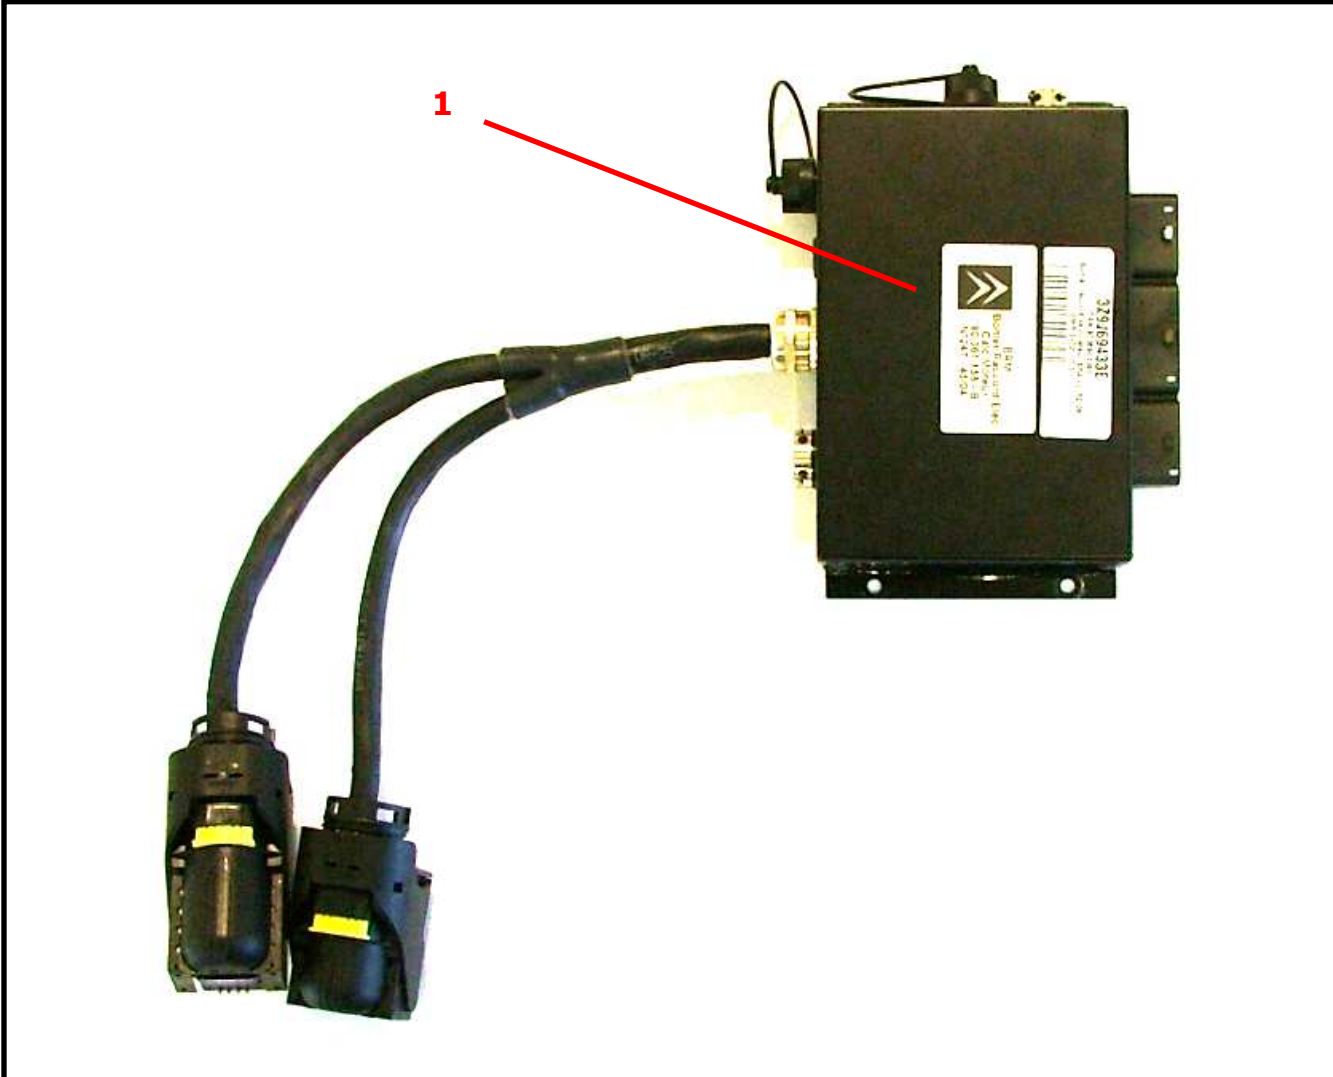

Z9J : SRA INTERFACE LOOM

REF	PART NUMBER	QTY	DESCRIPTION
1	3Z9J69433E	1	SRA / Standard loom interface box
2			
3			
4			
5			
6			
7			
8			
9			
10			
11			
12			
13			
14			
15			

SRA INTERFACE BOX ASSEMBLY

A

Check the drawing below to know where connect different looms on the SRA interface box.