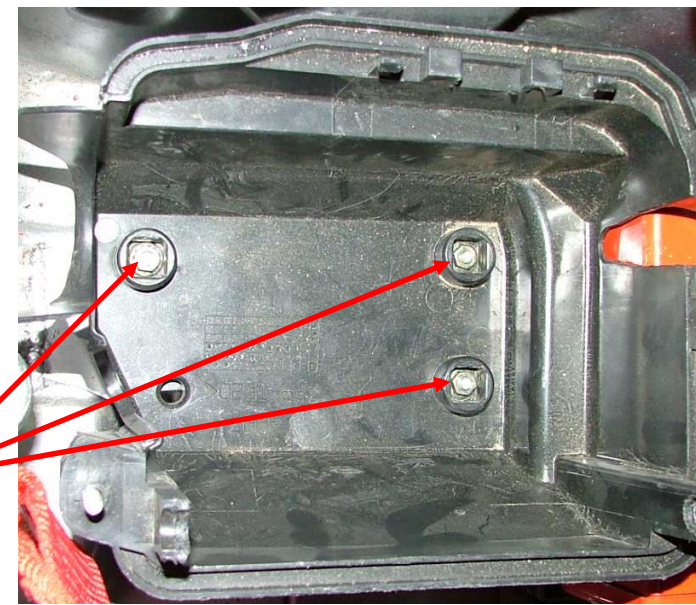

REAR FUSE BOX (FOR OPTIONAL RACING LOOM)

REF	PART NUMBER	QTY	DESCRIPTION
1	BCSP6500T4	1	Rear fuse box
2	BCSP6500V1	1	Rear fuse box mounting
3	BCSP6500V2	1	Rear fuse box cap
4	3Z9S82148D	1	Fuses set
5			
6			
7			
8			
9			
10			
11			
12			
13			
14			
15			

REAR FUSE BOX ASSEMBLY

Rear Fuse Box

Follow instructions below to assembly the rear fuse box :

Fit the rear fuse box mounting on his bracket, with 3 M5 nuts with flange (part number 6936.67)

INTERIOR : FUSES AND RELAYS ON 6500T4