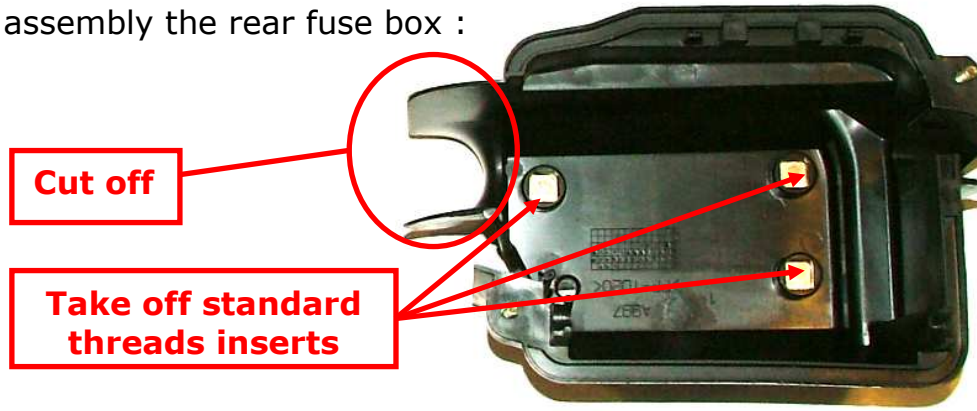

REAR FUSE BOX (FOR OPTIONAL RACING LOOM)

REF	PART NUMBER	QTY	DESCRIPTION
1	BCSP6500T4	1	Rear fuse box
2	BCSP6500V1	1	Rear fuse box mounting
3	BCSP6500V2	1	Rear fuse box cap
4	3Z9S82148D	1	Fuses set
5			
6			
7			
8			
9			
10			
11			
12			
13			
14			
15			

REAR FUSE BOX ASSEMBLY

Rear Fuse Box

Follow instructions below to assembly the rear fuse box :

Fit the rear fuse box mounting on his bracket, with 3 M5 nuts with flange (part number 6936.67)

INTERIOR : FUSES AND RELAYS ON 6500T4