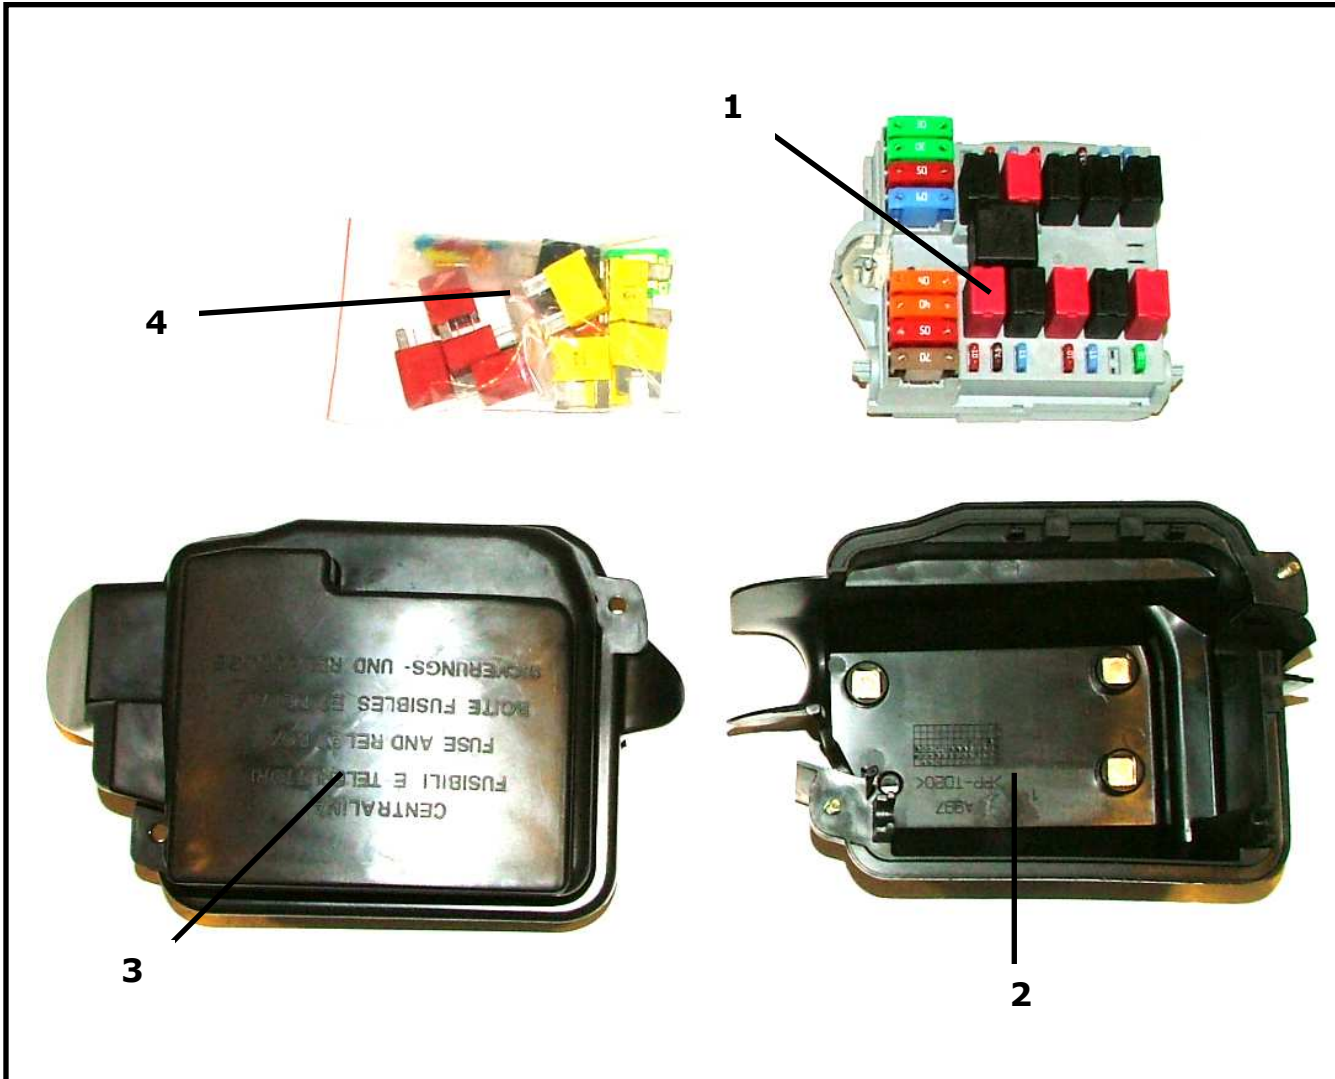

REAR FUSE BOX (FOR OPTIONAL RACING LOOM)

REF	PART NUMBER	QTY	DESCRIPTION
1	BCSP6500T4	1	Rear fuse box
2	BCSP6500V1	1	Rear fuse box mounting
3	BCSP6500V2	1	Rear fuse box cap
4	3Z9S82148D	1	Fuses set
5			
6			
7			
8			
9			
10			
11			
12			
13			
14			
15			

REAR FUSE BOX ASSEMBLY

Rear Fuse Box

Follow instructions below to assembly the rear fuse box :

Fit the rear fuse box mounting on his bracket, with 3 M5 nuts with flange (part number 6936.67)

INTERIOR : FUSES AND RELAYS ON 6500T4

Location		Function	Intensity	Color	Quantity	Part number	Ref
F1	Maxifuse	LIGHTS	30 A	Green	1	6500F6	
F2	Maxifuse	GPS	20 A	Yellow	1	6500K3	
F6	Maxifuse	POWER AFTER CONTACT	20 A	Yellow	1	6500K3	
F7	Maxifuse	HEATER WINDSCREEN	40 A	Orange	1	6500K4	
F8	Maxifuse	RADIO	20 A	Yellow	1	6500K3	
F9	Minifuse	TRIPMASTER	5 A	Brown	1		RS : 4936896
F10 (R1)	Minifuse	SCHOCK COOLING	5 A	Brown	1		RS : 4936896
F11	Minifuse	INDICATORS	15 A	Cyan	1	6997N9	
F14 (R3)	Minifuse	LOW PRESSURE FUEL PUMP	10 A	Red	1	6999S3	
F15 (R3)	Minifuse	HIGH PRESSURE FUEL PUMP	15 A	Cyan	1	6997N9	
F17	Minifuse	FUEL LEVEL DISPLAY	3 A	Magenta	1		RS : 4936874
F18	Minifuse	DASHBOARD,PRINTED CIRCUIT	20 A	Yellow	1	6500PA	
		ELECTRICAL CENTRAL UNIT		Yellow			
F20	Minifuse	SIDE-LIGHTS	5 A	Brown	1		RS : 4936896
F21 (R7)	Minifuse	PULSAIR	20 A	Yellow	1	6500PA	
F23	Minifuse	DATA LOGGER	5 A	Brown	1		RS : 4936896
F30	Minifuse	CO DRIVER LAMP	5 A	Brown	1		RS : 4936896
R1,R3,R7,R9		RELAYS	30 A	Red	4	6556GV	
R8		HEATER WINDSCREEN RELAY	50 A	Black	1	6556GW	
R2,R4,R5,R10,R12		SHUNT			5		903 628 658 A

Connect the rear fuse box to the loom, as shown on the picture below.