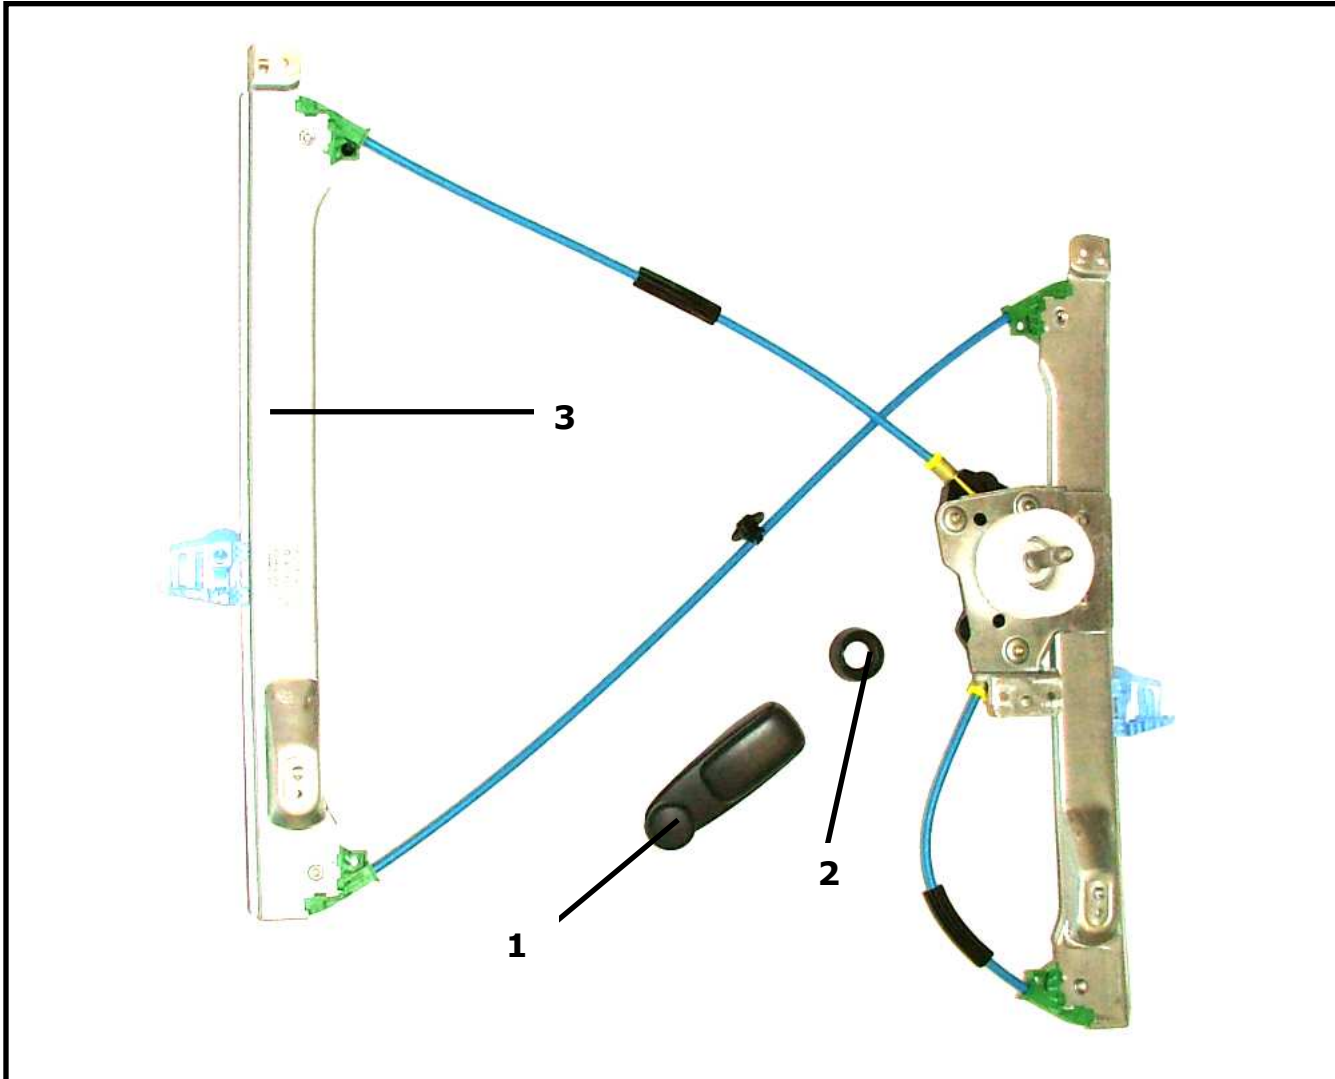

**WINDOW REGULATOR (FOR OPTIONAL RACING LOOM ONLY)**

REF	PART NUMBER	QTY	DESCRIPTION
1	BCSP9240F1	2	Window regulator handle
2	BCSP9240F0	2	Handle spacer
3	BCSP9222Q1	1	Right manual window regulator
3	BCSP9221Q3	1	Left manual window regulator
4			
5			
6			
7			
8			
9			
10			
11			
12			
13			
14			