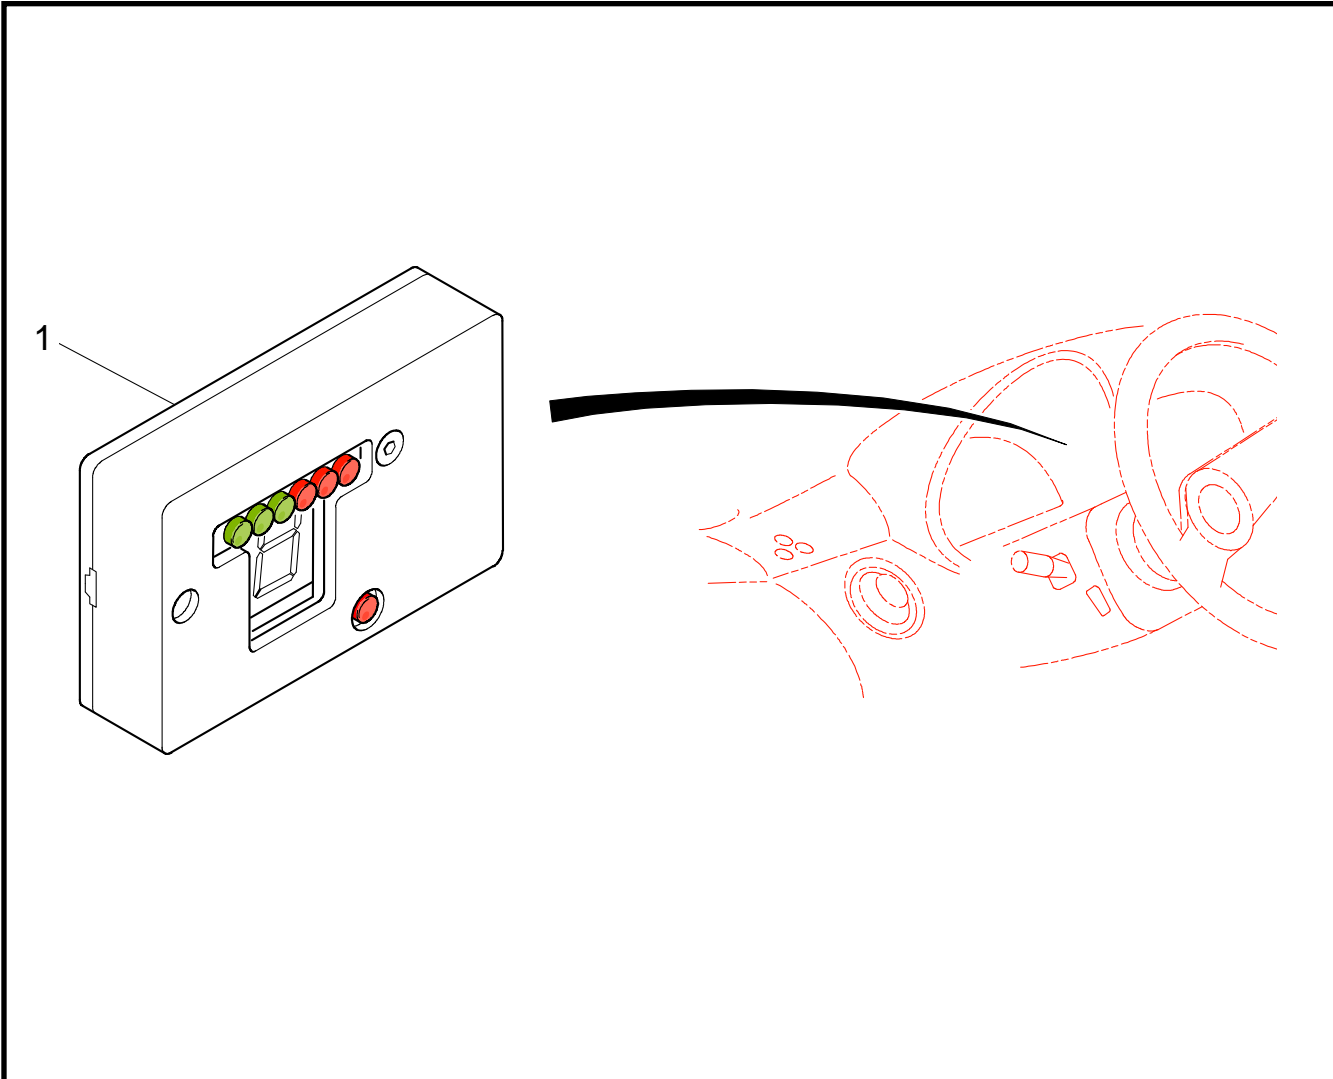

**3Z9 : GEARBOX DISPLAY**

REF	PART NUMBER	QTY	DESCRIPTION
1	3Z9N69434B	1	Gearbox display
2			
3			
4			
5			
5			
5			
5			
6			
7			
8			
9			
10			
11			
12			

**GEARBOX DISPLAY ASSEMBLY****!!!**

***The gearbox display is working with CAN bus. For the first start, the engine has to run to have the right gear engaged on the display.***

**A**

The length of the gearbox display loom permits to fit it at different places.

We suggest to you to fit it at the standard clock place, like shown on the picture below :