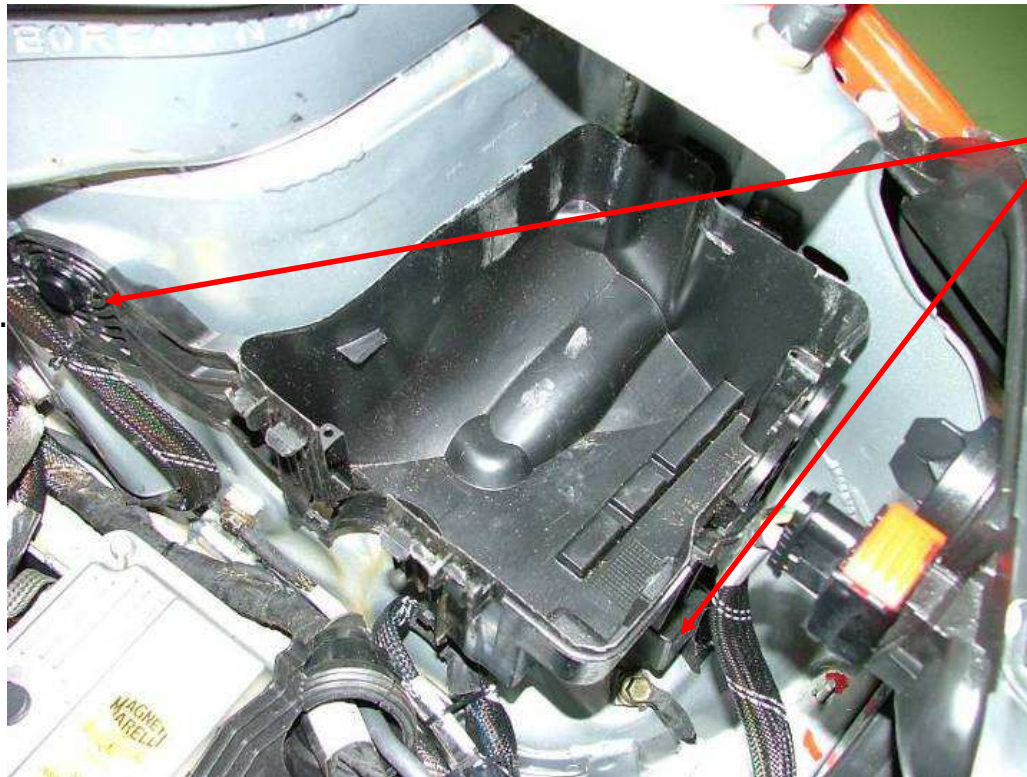

Z9J : FRONT FUSE BOX (FOR OPTIONAL RACING LOOM)

REF	PART NUMBER	QTY	DESCRIPTION
1	BCSP654587	1	Front fuse box cap
2	BCSP654588	1	Front fuse box mounting
3	BCSP6500T4	1	Front fuse box
4	3Z9J82149E	1	Fuses set
5			
6			
7			
8			
9			
10			
11			
12			
13			
14			
15			

FRONT FUSE BOX ASSEMBLY

Front fuse box

A

Fit the front fuse box mounting on the body, like shown on picture below.

**Standard
clips**

!!!

VERY IMPORTANT : When you receive the fuse box (ref 1), there are some fuses already installed on it. Take off all the fuses, and installed ones delivered in the fuse set (ref 4), at locations shown on both drawings below :