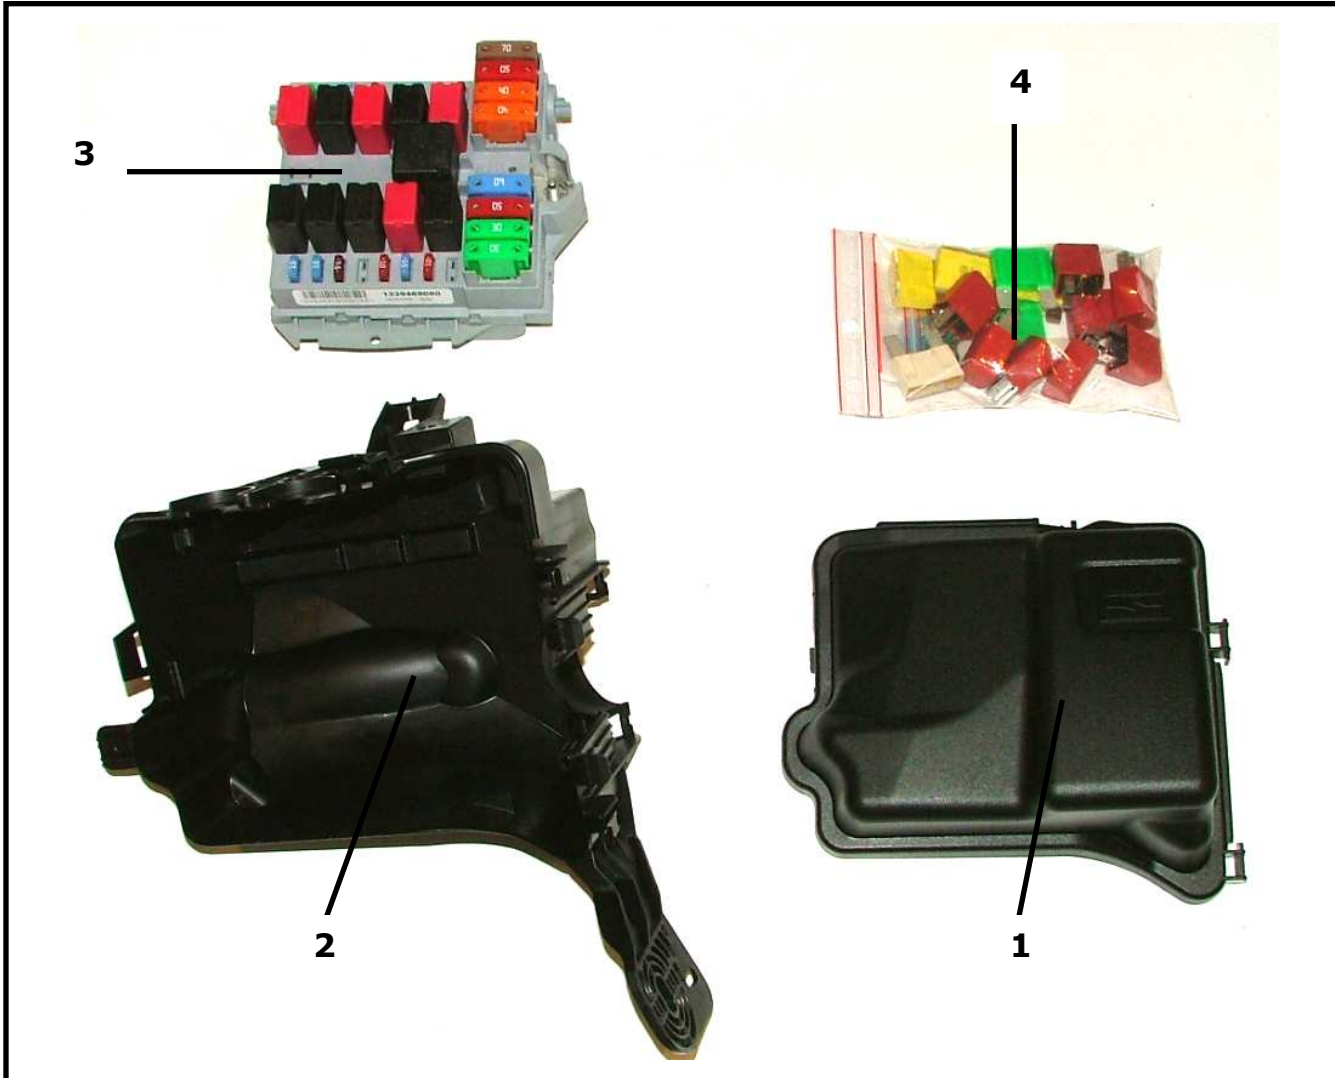

Z9J : FRONT FUSE BOX (FOR OPTIONAL RACING LOOM)

REF	PART NUMBER	QTY	DESCRIPTION
1	BCSP654587	1	Front fuse box cap
2	BCSP654588	1	Front fuse box mounting
3	BCSP6500T4	1	Front fuse box
4	3Z9J82149E	1	Fuses set
5			
6			
7			
8			
9			
10			
11			
12			
13			
14			
15			

FRONT FUSE BOX ASSEMBLY

Front fuse box

A

Fit the front fuse box mounting on the body, like shown on picture below.

**Standard
clips**

!!!

VERY IMPORTANT : When you receive the fuse box (ref 1), there are some fuses already installed on it. Take off all the fuses, and installed ones delivered in the fuse set (ref 4), at locations shown on both drawings below :

A

ENGINE : FUSES AND RELAYS ON 6500T4

Location		Function	Intensity	Color	Quantity	Part number	Ref
F1	Maxifuse	WIPPER	20 A	Yellow	1	6500K3	
F2	Maxifuse	POWER STERING	80 A		1	6500H9	
F3 (R6)	Maxifuse	FOG LAMPS	30 A	Green	1	6500F6	
F4	Maxifuse	ENGINE FAN	30 A	Green	1	6500F6	
F6 (R9)	Maxifuse	POWER AFTER CONTACT	20 A	Yellow	1	6500K3	
F8 (R5)	Maxifuse	STARTER	20 A	Yellow	1	6500K3	
F9 (R4)	Minifuse	COILS AND INJECTORS	30 A	Green	1	6500L9	
F10 (R1)	Minifuse	HORN	10 A	Red	1	6999S3	
F14 (R3)	Minifuse	HEADLIGHT LEFT CORNER	15 A	Blue	1	6997N9	
F15 (R3)	Minifuse	HEADLIGHT RIGHT CORNER	15 A	Blue	1	6997N9	
F16	Minifuse	STOP & REVERSE LIGJHT	10A	Red	1	6999S3	
F18	Minifuse	ENGINE ECU	15 A	Blue	1	6997N9	
F20 (R12)	Minifuse	GEARBOX POMP	5 A	Dark Red	1		RS : 4936896
F30 (R2)	Minifuse	HEADLIGHT CENTRAL	30 A	Green	1	6500L9	
R1,R2,R3,R4,R5,R6,R9,R12		Relais	30 A	RED	8	6556.GV	

Connect the engine loom to the front fuse box, like shown on the picture below :