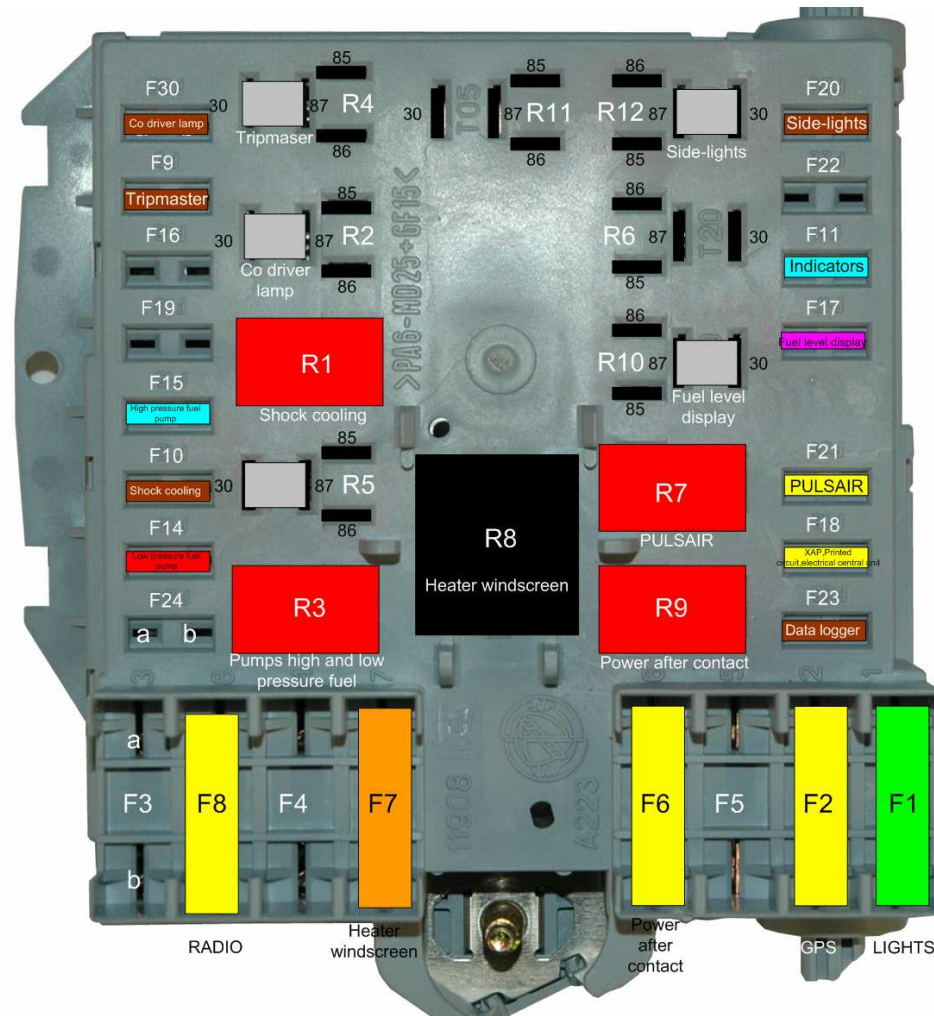

Z9J : FRONT FUSE BOX (FOR OPTIONAL RACING LOOM)

REF	PART NUMBER	QTY	DESCRIPTION
1	BCSP654587	1	Front fuse box cap
2	BCSP654588	1	Front fuse box mounting
3	BCSP6500T4	1	Front fuse box
4	3Z9J82149E	1	Fuses set
5			
6			
7			
8			
9			
10			
11			
12			
13			
14			
15			

FRONT FUSE BOX ASSEMBLY

Front fuse box

A

Fit the front fuse box mounting on the body, like shown on picture below.

**Standard
clips**

!!!

VERY IMPORTANT : When you receive the fuse box (ref 1), there are some fuses already installed on it. Take off all the fuses, and installed ones delivered in the fuse set (ref 4), at locations shown on both drawings below :

A

ENGINE : FUSES AND RELAYS ON 6500T4

Location		Function	Intensity	Color	Quantity	Part number	Ref
F1	Maxifuse	WIPPER	20 A	Yellow	1	6500K3	
F2	Maxifuse	POWER STERING	80 A		1	6500H9	
F3 (R6)	Maxifuse	FOG LAMPS	30 A	Green	1	6500F6	
F4	Maxifuse	ENGINE FAN	30 A	Green	1	6500F6	
F6 (R9)	Maxifuse	POWER AFTER CONTACT	20 A	Yellow	1	6500K3	
F8 (R5)	Maxifuse	STARTER	20 A	Yellow	1	6500K3	
F9 (R4)	Minifuse	COILS AND INJECTORS	30 A	Green	1	6500L9	
F10 (R1)	Minifuse	HORN	10 A	Red	1	6999S3	
F14 (R3)	Minifuse	HEADLIGHT LEFT CORNER	15 A	Blue	1	6997N9	
F15 (R3)	Minifuse	HEADLIGHT RIGHT CORNER	15 A	Blue	1	6997N9	
F16	Minifuse	STOP & REVERSE LIGJHT	10A	Red	1	6999S3	
F18	Minifuse	ENGINE ECU	15 A	Blue	1	6997N9	
F20 (R12)	Minifuse	GEARBOX POMP	5 A	Dark Red	1		RS : 4936896
F30 (R2)	Minifuse	HEADLIGHT CENTRAL	30 A	Green	1	6500L9	
R1,R2,R3,R4,R5,R6,R9,R12		Relais	30 A	RED	8	6556.GV	

Connect the engine loom to the front fuse box, like shown on the picture below :