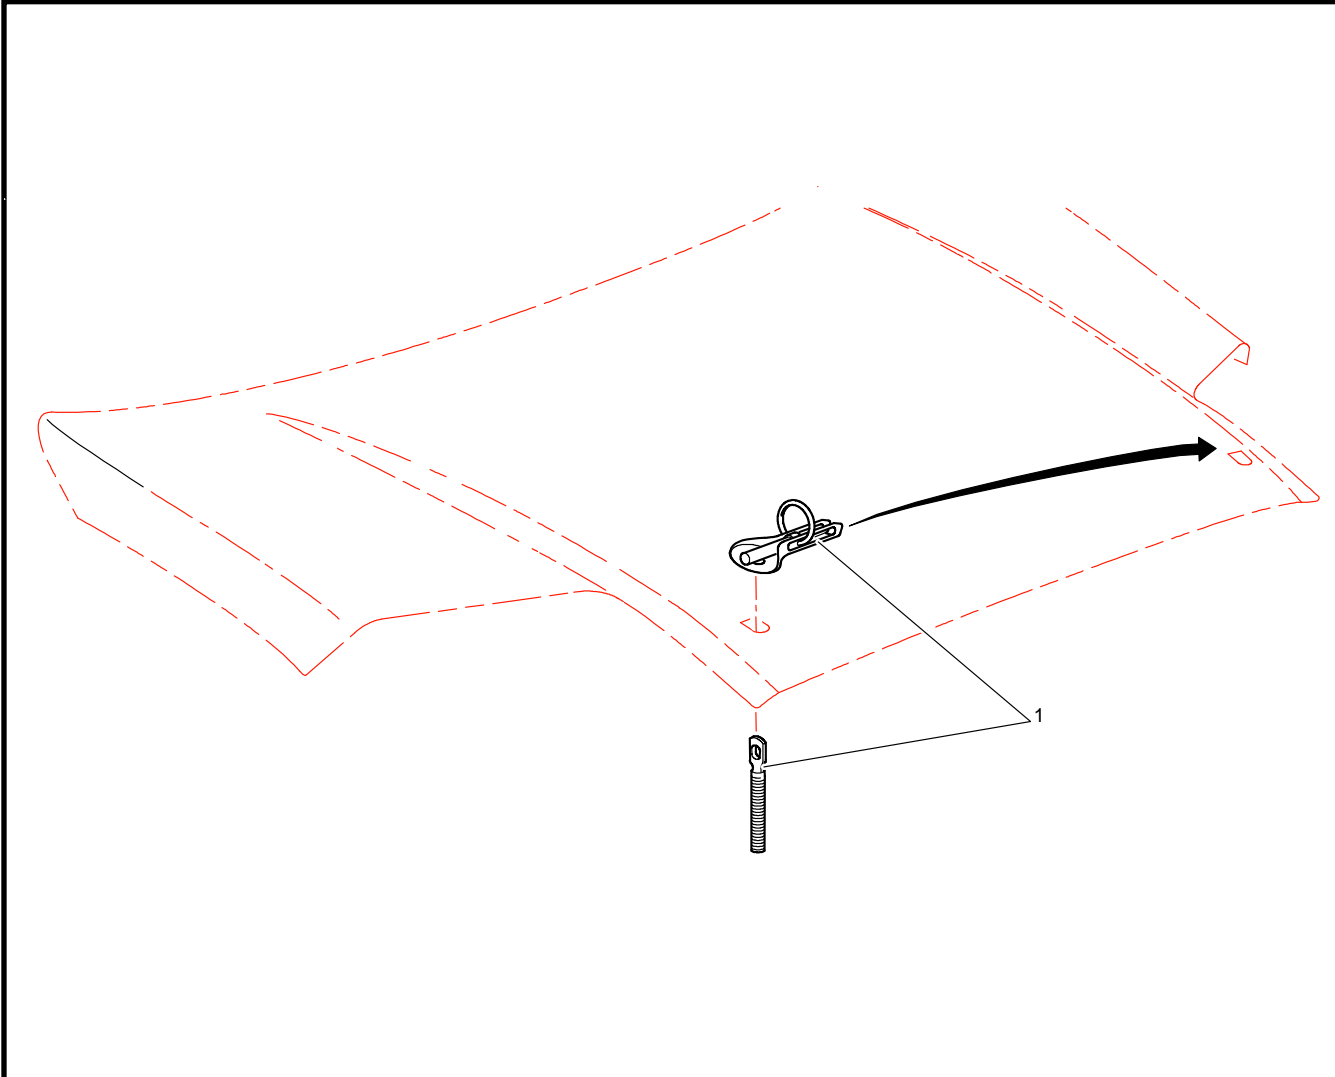

R1B : BODY EQUIPMENT

REF	PART NUMBER	QTY	DESCRIPTION
1	3R1B1A0677	1	Bonnet security fixing set
2			
3			
4			
5			
6			
7			
8			
9			
10			
11			
12			
13			
14			
15			

R1B : BODY EQUIPMENT

REF	PART NUMBER	QTY	DESCRIPTION
1	3R1B1A0677	1	Trunk security fixing set
2			
3			
4			
5			
6			
7			
8			
9			
10			
11			
12			
13			
14			
15			