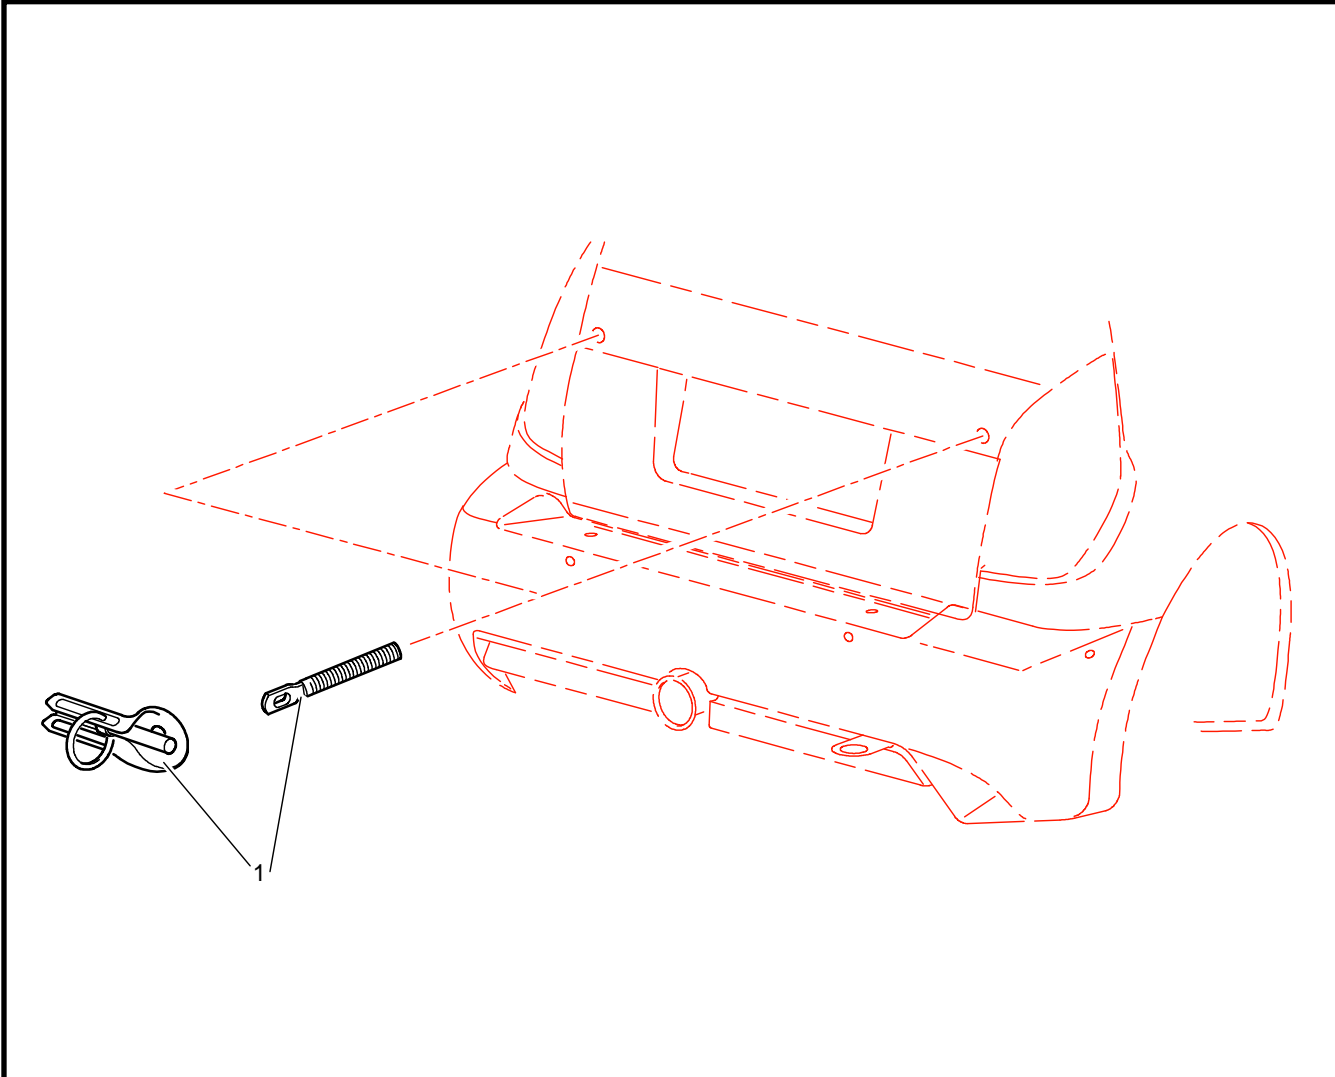

R1B : BODY EQUIPMENT

REF	PART NUMBER	QTY	DESCRIPTION
1	3R1B1A0677	1	Bonnet security fixing set
2			
3			
4			
5			
6			
7			
8			
9			
10			
11			
12			
13			
14			
15			

R1B : BODY EQUIPMENT

REF	PART NUMBER	QTY	DESCRIPTION
1	3R1B1A0677	1	Trunk security fixing set
2			
3			
4			
5			
6			
7			
8			
9			
10			
11			
12			
13			
14			
15			